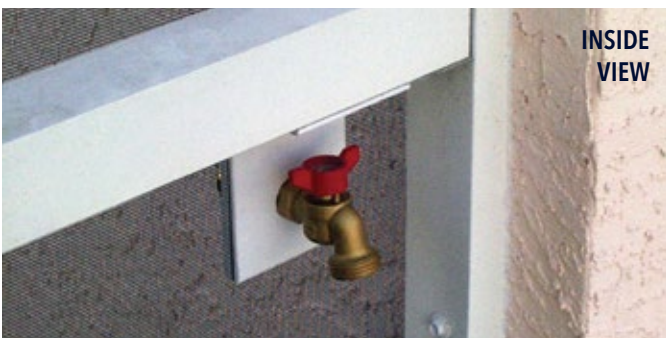

WIDE GRIP PLUS KIT

GS050-36 Bronze
GS050-56 White

- Wide grip extra strong interior latch design and reinforced metal push button on outside handle
- Same closer tube as standard kit
- 20 per case