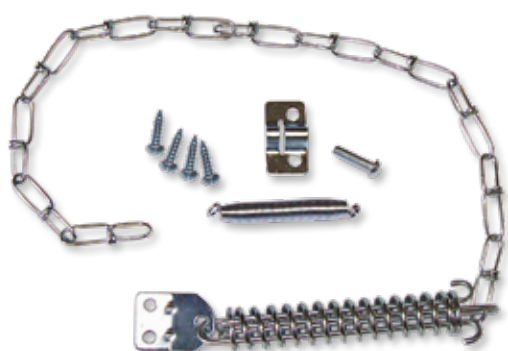

- ▶ Wrap around nylon jamb bracket for 1912 series closer kits that attach to screen door Z-jambs

STRAIGHT JAM BRACKET

0102-31 Bronze
0102-51 White

- ▶ Straight aluminum jamb bracket for 1912 series closer kits that attach to standard entry door jambs

SCREEN DOOR JAM STRIKE

0222-31 Bronze
0222-51 White

- ▶ Door jamb strike for 1912 series closer kits

ATTACHMENT DOOR BRACKET

0121B Bronze
0121W White

- ▶ Improved mounting position for added strength

DELUXE CHECK CHAIN