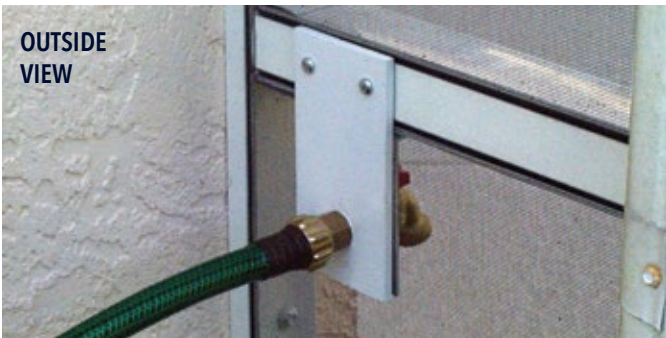

QUICK-STOP AUTO HOLD KIT

S1912AH-33 Bronze

S1912AH-53 White

- ▶ Easy access button holds door open instead of messy stop ring
- ▶ A gentle nudge releases the door to close
- ▶ Same components as the Standard Kit, but with the new Auto-hold tube and nylon wrap around door jamb bracket
- ▶ 20 each case

BILLY BIB, CLOSER KIT COMPONENTS, WIDE GRIP KIT

THE BILLY BIB

NW6219-BZ Bronze
NW6219-WH White

- ▶ Screen bypass water system
- ▶ Installs in ten minutes, eliminates the cost of a plumber
- ▶ No dragging of hose through doorway, or pinching of hose
- ▶ Screen door remains securely closed keeping bugs out and small children in
- ▶ Ideal for watering plants, filling pools, power washing, or cleaning
- ▶ 25 per case