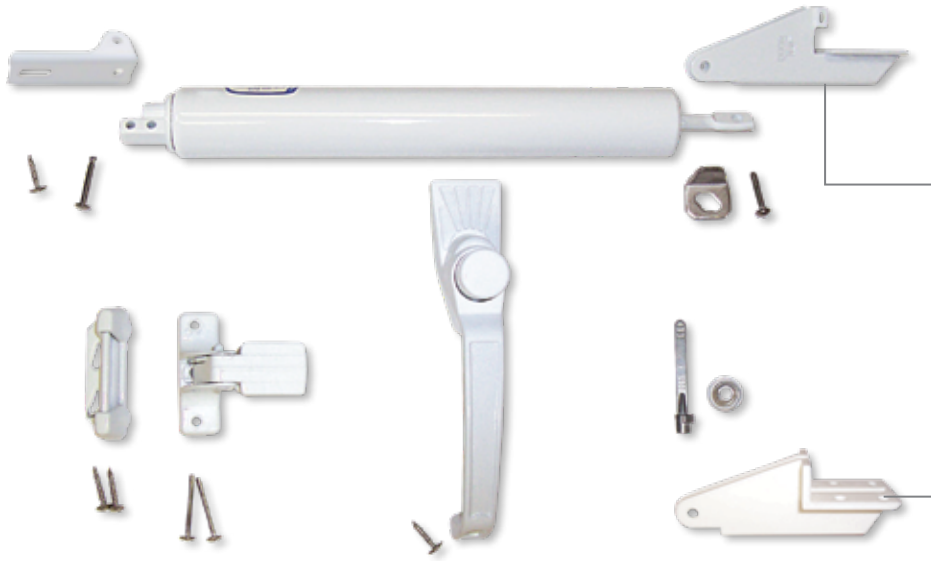

2 BILLY BIB, WIDE GRIP KIT, CLOSER KITS COMPONENTS

- BILLY BIB
- CLOSER KIT COMPONENTS
- WIDE GRIP KITS
- ATTACHMENT DOOR BRACKET
- DELUXE CHECK CHAIN
- INSWING LATCH KIT
- EXTERIOR DOOR LOCK
- HANDLE SET
- CLOSER TUBE

4 SCREEN ENCLOSURE SUPPORT COMPONENTS

- SCREEN DOOR HINGE
- CAPRI CLIP
- CORNER BRACKETS
- CABLE TIES
- SPINE ROLLER
- HIDDEN BASE PLATES

5 BUGSWEEPS, KICKPLATE CHANNEL, THRESHOLD, GUTTER ACCESSORIES

6 POST CAPS, PATIO RAILING BRACKETS

- POST CAP
- BRACKETS
- END CAP
- FLOOR MOUNTS

7 SWIMMING POOL SAFETY LATCHES

- AQUALATCH®
- TRIDENT™

Zip-Latch® Pool Gravity Latch. Nautilus® Self-Closing Hinges. Cornerstone® The Million Cycle Self-Closing Nylon Hinges. Keystone® Heavy Duty Key-Lockable Latches. Keystone® X eXternal Mount Key-Lockable Latches. Aqualatch® Magnetic Pool Safety Latches. GateShare® Multi-Lock Latch. Keystone® PanicLatch™ Self-Locking PanicLatch™. Manta® Magnetic Nylon Latches. OrnaMAG® Magnetic Metal Latches. Trident™ Magnetic Gate Safety Latches. ArmorLatch® Magnetic Latches. LockThru® Wood GateSwing Latches. V-Notch™ Hinges and Latches. Shotgun® Gate Closers.

CLOSER KITS WITH STAINLESS STEEL RODS FOR ALUMINUM SCREEN DOORS WITH Z-JAMBS

STANDARD KIT

SP1912-33 Bronze w/metal bracket

SP1912-53 White w/metal bracket

- ▶ Check chains can be purchased separately for all kits
- ▶ Aluminum wrap around door jamb bracket
- ▶ 20 per case