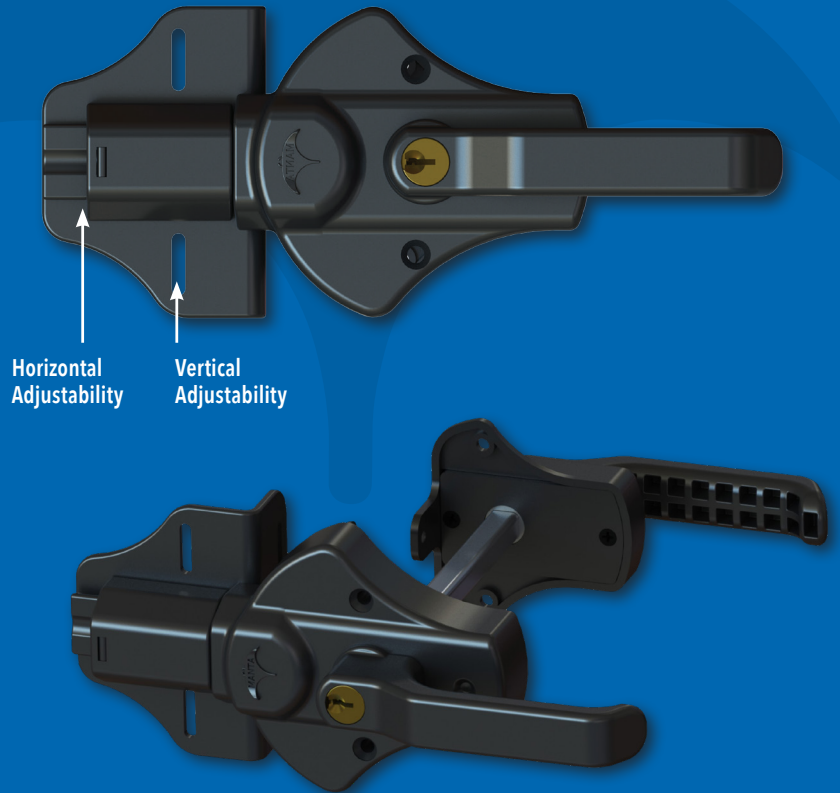

PATENTED  
**MANTA™**  
MAGNETIC LATCH

Magnetic, self-latching, key-lockable with an elegant look to compliment any style.

- Glass-filled nylon material for low maintenance, strength and durability.
- Locks and unlocks from either side
- Reversible for left and right handed use without changing components
- Easy to install
- Fits gate frames from 1-1/2" to 5"
- Also great for some aluminum or wood gate applications
- Re-keyable to home locks

Part Number	Description	Count	Case Weight (lbs)
MANTA-L-BK	Manta Gate Latch, Black	12 per box	21
MANTA-L-WH	Manta Gate Latch, White	12 per box	21