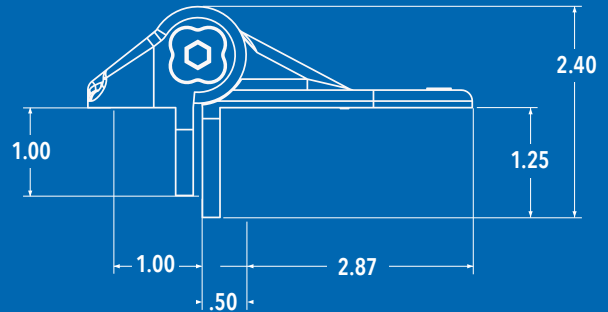

CORNERSTONE® CH100/300N - WIDE/NARROW SELF-CLOSING HINGE

The wide/narrow CornerStone® hinge is made for wider posts with narrow gate frames and is ideal for 3" or bigger posts and gate frames as small as 1".

HEAVY DUTY
DESIGN

EASY
INSTALLATION

ALLEN WRENCH
INCLUDED

Part Number	Description	Count	Case Weight (lbs)
CH100/300N-SD-BK	CornerStone®-Nylon Non-Adj Self-Closing Hinge, fits 3" Gate post & 1" Small Gate frames SS Self-Drilling Screws, Black	20(PR)	32
CH100/300N-SD-WH	CornerStone®-Nylon Non-Adj Self-Closing Hinge, fits 3" Gate post & 1" Small Gate frames SS Self-Drilling Screws, White *Special Order	20(PR)	32