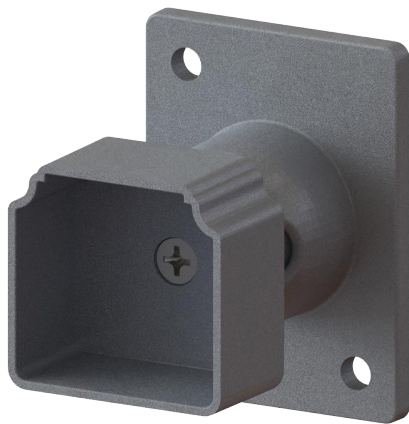

## Industrial Deco Rail

### STRAIGHT & SWIVEL BALL BRACKET

NW6308-BK

NW6309-BK

Part Number	Description	Count	Case Weight (lbs)
NW6308-BK	Swivel Ball Bracket with Industrial Deco Rail Cup, Black	100 (EA)	34
NW6309-BK	Straight Bracket for Industrial Deco Rail, Black	250 (EA)	27