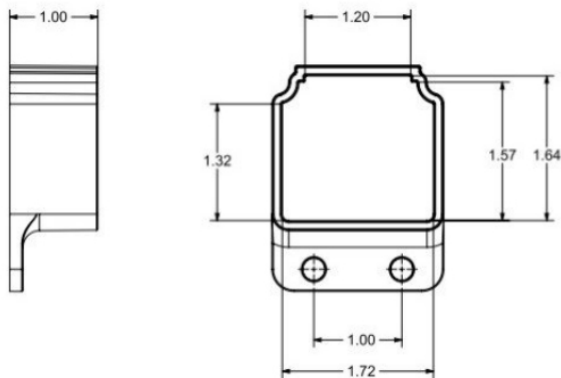

### STRAIGHT & SWIVEL BALL BRACKET

NW6308-BK

NW6309-BK

Part Number	Description	Count	Case Weight (lbs)
NW6308-BK	Swivel Ball Bracket with Industrial Deco Rail Cup, Black	100 (EA)	34
NW6309-BK	Straight Bracket for Industrial Deco Rail, Black	250 (EA)	27