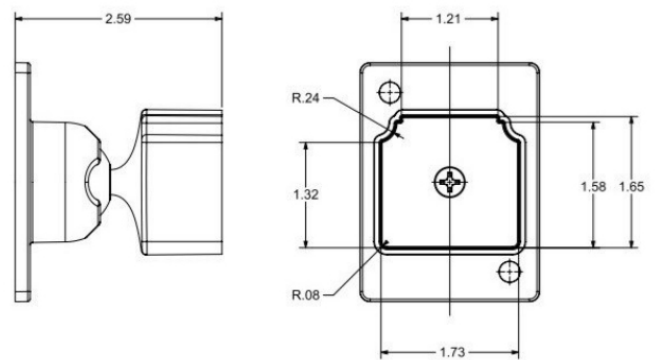

### STRAIGHT & SWIVEL BALL BRACKET

NW6308-BK

NW6309-BK

Part Number	Description	Count	Case Weight (lbs)
NW6308-BK	Swivel Ball Bracket with Industrial Deco Rail Cup, Black	100 (EA)	34
NW6309-BK	Straight Bracket for Industrial Deco Rail, Black	250 (EA)	27