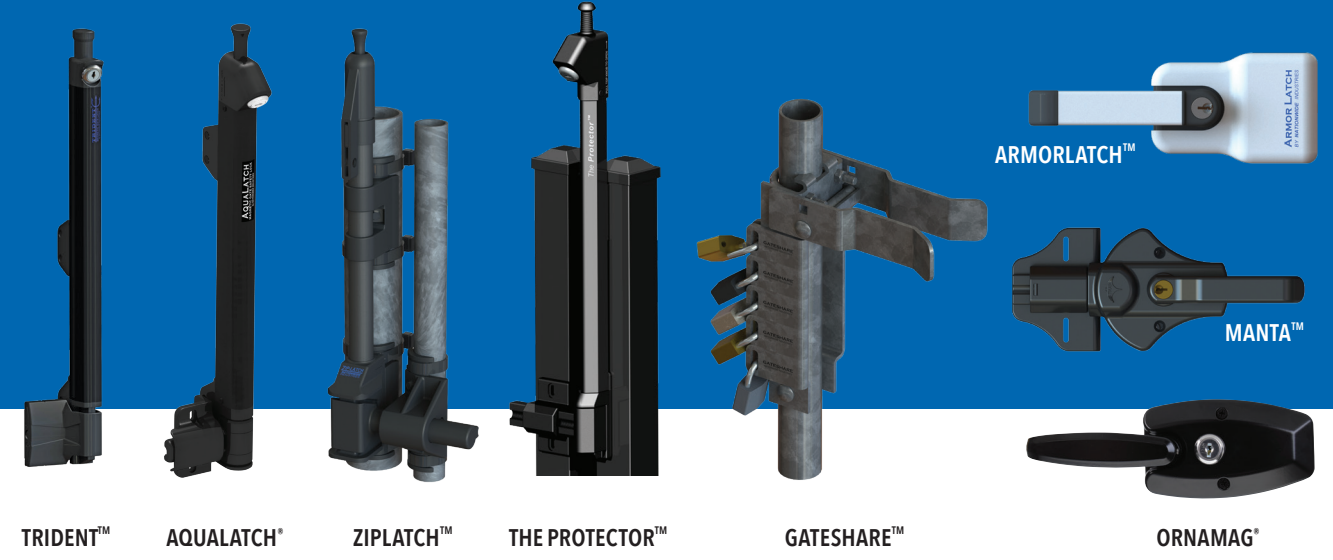

FIND THE RIGHT LATCH

COMPARE FEATURES & BENEFITS

Product	Rekeyable	Post Size	Adjustability	Fits Right and Left Handed Gates	Locks/Unlocks from Both Sides
Keystone® One-Sided	X	>1.33"	Vertical	X	
Keystone® Two-Sided	X	1.75" to 5"	Vertical	X	X
Keystone® X One-Sided		1.71"	Vertical	X	
Keystone® X Two-Sided		1.75" to 5"	Vertical	X	
Keystone® X2 One-Sided		.88"	Vertical	X	
Keystone® X2 Two-Sided		2" to 5"	Vertical	X	
Keystone® Traverse		2"	Vertical	X*	X
Keystone® Traverse 500	X	5"	Vertical	X	X
Keystone® Panic Latch™	X	2" to 5"	Horizontal	X	
Trident™		1.13+	Horizontal & Vertical	X	
AquaLatch®		1.13+	Horizontal & Vertical	X	
Protector™		1.13+	Horizontal & Vertical	X	
GateShare™				X	
ZipLATCH™			Horizontal & Vertical	X	
ArmorLatch™	X	1" to 5"	Horizontal & Vertical	X	X
Manta™	X	1.25" to 5"	Horizontal & Vertical	X	X
OrnaMag®		up to 2"	Vertical	X	
Keystone® Traverse 400	X	4"	Vertical	X	X
Keystone® Traverse 250	X	2.5"	Vertical	X	X

Wood	Vinyl	Chain Link	Ornamental	Pool Safety Latch	Double Drive	Privacy Gates	Pedestrian Gates	Commercial Use
X	X		X		X	X	X	
X	X		X		X	X	X	
X	X	X **	X		X	X	X	
X	X	X **	X		X	X	X	
X	X		X		X	X	X	
X	X		X		X	X	X	
			X		X	X	X	
	X				X	X	X	
X	X	X **	X		X	X	X	X
X	X	X **	X	X	X	X	X	
X	X	X **	X	X	X	X	X	
		X			X			X
		X		X	X		X	
X	X		X		X	X	X	
X	X		X			X	X	
			X		X		X	
	X				X	X	X	
			X		X	X	X	

*Must differentiate between L & R handed gate when ordering

**A Round Post Adapter must be used when mounting on chain link