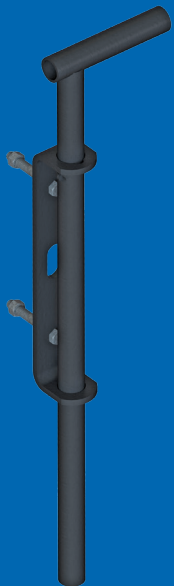

COMMERCIAL DROP RODS

WORKS WITH VINYL, WOOD, ALUMINUM, STEEL & CHAINLINK

The robust 1" outside diameter heavy-duty drop rod stands out as a superb choice for your commercial project. Featuring retention ears to deter theft, this high-quality product ensures "gate open" positioning and offers flexibility in installation. Compatible with gate frames ranging from 1-1/2" to 5" deep.

BASE MODEL

PART NUMBER	DESCRIPTION	COLOR	COUNT	CASE WEIGHT (LBS)
NW6244-SD-FB	1" Commercial Drop Rod, 24"	Black	10 (EA)	46
NW6270-24HDG	1" Commercial Drop Rod, 24"	Mill	10 (EA)	46
NW6270-36BK	1" Commercial Drop Rod, 36"	Black	10 (EA)	55
NW6270-36HDG	1" Commercial Drop Rod, 36"	Mill	10 (EA)	55
NW6270-48BK	1" Commercial Drop Rod, 48"	White	5 (EA)	36
NW6270-48HDG	1" Commercial Drop Rod, 48"	Mill	5 (EA)	36

PAD-LOCKABLE MODEL*

PART NUMBER	DESCRIPTION	COLOR	COUNT	CASE WEIGHT (LBS)
NW6244L-SD-FB	1" Commercial Drop Rod, 24"	Black	10 (EA)	46
NW6270L-24HDG	1" Commercial Drop Rod, 24"	Mill	10 (EA)	46
NW6270L-36BK	1" Commercial Drop Rod, 36"	Black	10 (EA)	55
NW6270L-36HDG	1" Commercial Drop Rod, 36"	Mill	10 (EA)	55
NW6270L-48BK	1" Commercial Drop Rod, 48"	White	5 (EA)	36
NW6270L-48HDG	1" Commercial Drop Rod, 48"	Mill	5 (EA)	36