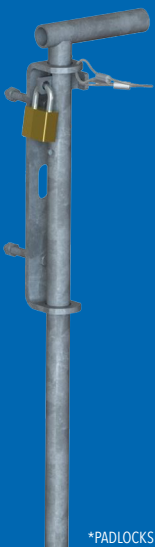

COMMERCIAL DROP RODS

WORKS WITH VINYL, WOOD, ALUMINUM, STEEL & CHAINLINK

The robust 1" outside diameter heavy-duty drop rod stands out as a superb choice for your commercial project. Featuring retention ears to deter theft, this high-quality product ensures "gate open" positioning and offers flexibility in installation. Compatible with gate frames ranging from 1-1/2" to 5" deep.

BASE MODEL

PART NUMBER	DESCRIPTION	COLOR	COUNT	CASE WEIGHT (LBS)
NW6244-SD-FB	1" Commercial Drop Rod, 24"	Black	10 (EA)	46
NW6270-24HDG	1" Commercial Drop Rod, 24"	Mill	10 (EA)	46
NW6270-36BK	1" Commercial Drop Rod, 36"	Black	10 (EA)	55
NW6270-36HDG	1" Commercial Drop Rod, 36"	Mill	10 (EA)	55
NW6270-48BK	1" Commercial Drop Rod, 48"	White	5 (EA)	36
NW6270-48HDG	1" Commercial Drop Rod, 48"	Mill	5 (EA)	36

PAD-LOCKABLE MODEL*

PART NUMBER	DESCRIPTION	COLOR	COUNT	CASE WEIGHT (LBS)
NW6244L-SD-FB	1" Commercial Drop Rod, 24"	Black	10 (EA)	46
NW6270L-24HDG	1" Commercial Drop Rod, 24"	Mill	10 (EA)	46
NW6270L-36BK	1" Commercial Drop Rod, 36"	Black	10 (EA)	55
NW6270L-36HDG	1" Commercial Drop Rod, 36"	Mill	10 (EA)	55
NW6270L-48BK	1" Commercial Drop Rod, 48"	White	5 (EA)	36
NW6270L-48HDG	1" Commercial Drop Rod, 48"	Mill	5 (EA)	36